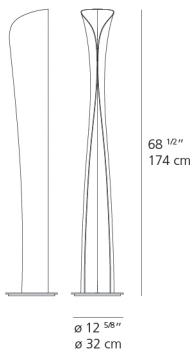

Colors & Finishes

White

Materials

- Body in painted aluminum
- Base in weighted painted metal

Features & Accessories

- Dual switching located on cord allows the independent operation of the two light sources

Dimensions

Packaging

1 Box

1 x 72-1/8" x 15-13/16" x 15-13/16" / 61.73 lbs - 183 cm x 40 cm x 40 cm / 28 kg

Light distribution

Direct/Indirect

Luminaire weight

50.71 lbs / 23 kg