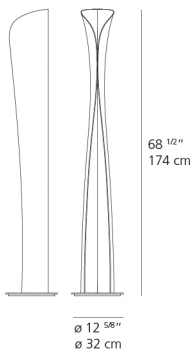

Colors & Finishes

-  Black (Exterior Body)
-  White (Interior & Base)

Materials

- Body in painted aluminum
- Base in weighted painted metal

Features & Accessories

- Dual switching located on cord allows the independent operation of the two light sources

Dimensions

Packaging

1 Box

1 x 72-1/8" x 15-13/16" x 15-13/16" / 61.73 lbs - 183 cm x 40 cm x 40 cm / 28 kg

Light distribution

Direct/Indirect

Luminaire weight

50.71 lbs / 23 kg