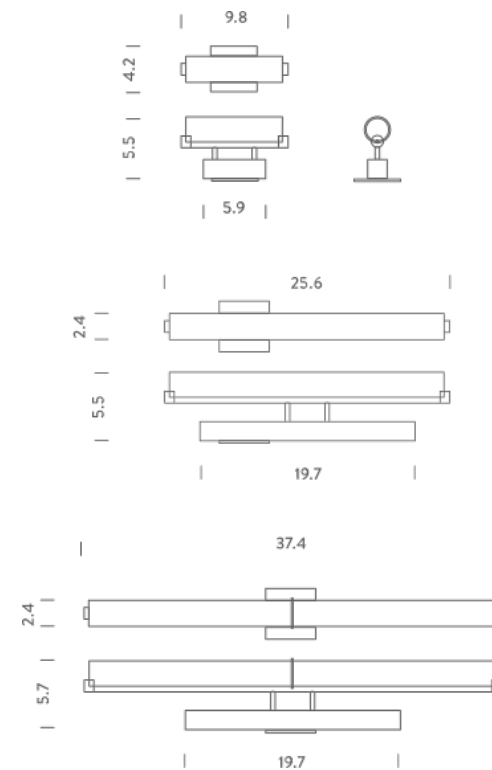

Source	LED BOARD
Total power	20W
Emission	Diffused
Tension	120V
Color temperature	3000K
Luminous flux	1800lm (luminous outpour)
Typ cri	83
Energy class	A+
Ip class	20
Dimensions	9.8 X 4.2 X 5.5
Materials	Aluminum + PMMA

Codes

NOR LLW 35

Structure/Diffuser

chrome/white

PACKAGE

Package 01

Dimension: 14.6 X 14.6 X 5.5 inches / Gross weight: 5,5 lbs

NORMA | LED 25.6

Codes

NOR LLW 32

Structure/Diffuser

chrome/white

PACKAGE

Package 01

Dimension: 13.8 X 29.5 X 5.9 inches / Gross weight: 8.8 lbs

Certificazioni

chrome/white

PACKAGE

Package 01

Dimension: 13.8 X 29.5 X 5.9 inches / Gross weight: 8.8 lbs

NORMA | HALO 9.8

LAMPING

Source	R7S (75mm)
Total power	25W
Emission	Diffused
Switching	Dimmable, according to bulb
Tension	120V
Ip class	20
Dimensions	9.8 x 5.5 2.4
Materials	Aluminum + Glass