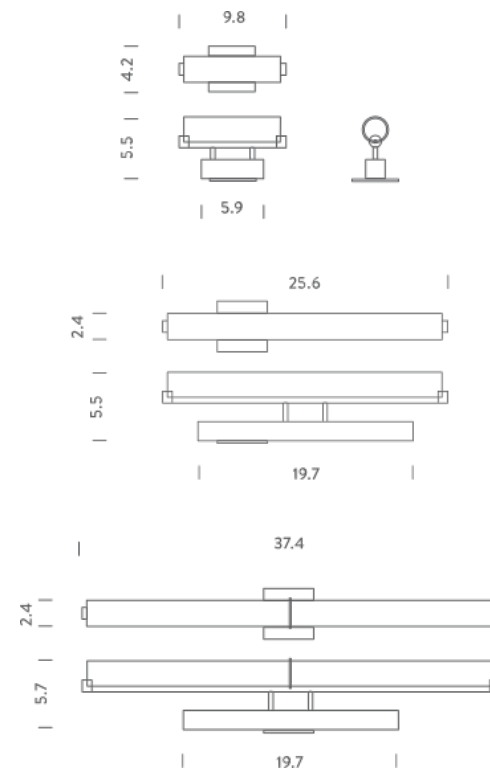

Codes

NOR LLW 35

Structure/Diffuser

chrome/white

PACKAGE

Package 01

Dimension: 14.6 X 14.6 X 5.5 inches / Gross weight: 5,5 lbs

NORMA | LED 25.6

Codes

NOR LLW 32

Structure/Diffuser

chrome/white

PACKAGE

Package 01

Dimension: 13.8 X 29.5 X 5.9 inches / Gross weight: 8.8 lbs

Certificazioni

Codes

NOR LLW 33

Structure/Diffuser

chrome/white

PACKAGE

Package 01

Dimension: 13.8 X 43.3 X 5.9 inches / Gross weight: 13.2 lbs

NORMA | HALO 25.6

chrome/white

PACKAGE

Package 01

Dimension: 13.8 X 29.5 X 5.9 inches / Gross weight: 8.8 lbs

NORMA | HALO 9.8

LAMPING

Source	R7S (75mm)
Total power	25W
Emission	Diffused
Switching	Dimmable, according to bulb
Tension	120V
Ip class	20
Dimensions	9.8 x 5.5 2.4
Materials	Aluminum + Glass