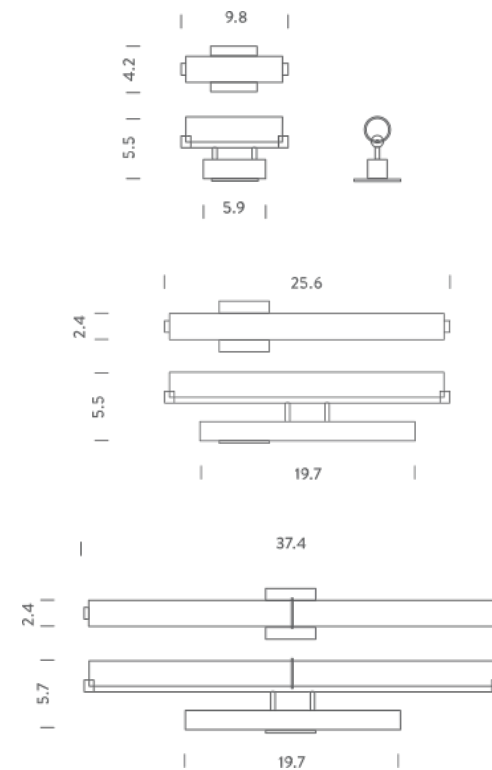

Codes

NOR LLW 33

Structure/Diffuser

chrome/white

PACKAGE

Package 01

Dimension: 13.8 X 43.3 X 5.9 inches / Gross weight: 13.2 lbs

NORMA | HALO 25.6

LAMPING

Source	R7S (114mm)
Total power	3 x 60W
Emission	Diffused
Switching	Dimmable, according to bulb
Tension	120V
Ip class	20
Dimensions	25.6 X 5.5 X 2.4
Materials	Aluminum + Glass

Codes

NOR HLW 32

Structure/Diffuser

chrome/white

PACKAGE

Package 01

Dimension: 13.8 X 29.5 X 5.9 inches / Gross weight: 8.8 lbs

NORMA | HALO 9.8

LAMPING

Source	R7S (75mm)
Total power	25W
Emission	Diffused
Switching	Dimmable, according to bulb
Tension	120V
Ip class	20
Dimensions	9.8 x 5.5 2.4
Materials	Aluminum + Glass

Codes

NOR HLW 31

Structure/Diffuser

chrome/white

PACKAGE

Package 01

Dimension: 14.6 X 14.6 X 5.5 inches / Gross weight: 5.5 lbs