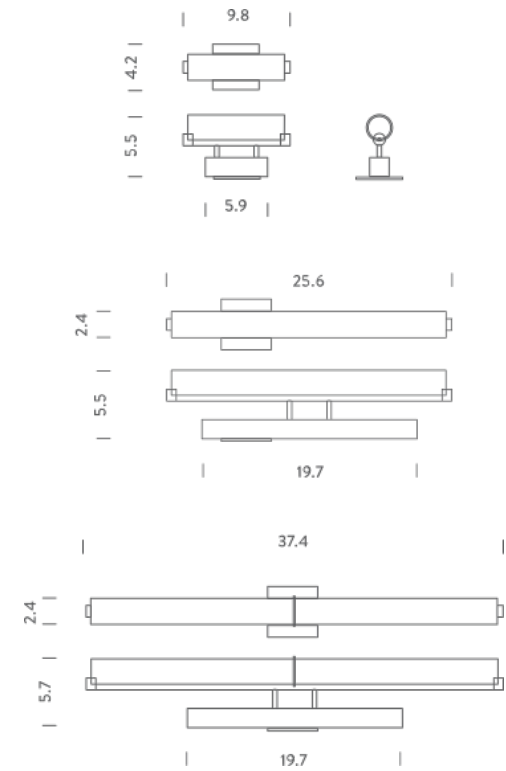

Codes

NOR LLW 32

Structure/Diffuser

chrome/white

PACKAGE

Package 01

Dimension: 13.8 X 29.5 X 5.9 inches / Gross weight: 8.8 lbs

Certificazioni

NORMA | LED 37.4

LAMPING

Source	LED BOARD
Total power	27W
Emission	Diffused
Switching	Dimmable 0-10V
Tension	120/277V
Color temperature	3000K
Luminous flux	2400lm
Typ cri	85
Energy class	A+
Ip class	20
Dimensions	37.4 X 5.7 X 2.4
Materials	Aluminum + PMMA

Codes

NOR LLW 33

Structure/Diffuser

chrome/white

PACKAGE

Package 01

Dimension: 13.8 X 43.3 X 5.9 inches / Gross weight: 13.2 lbs

NORMA | HALO 25.6

chrome/white

PACKAGE

Package 01

Dimension: 13.8 X 29.5 X 5.9 inches / Gross weight: 8.8 lbs

NORMA | HALO 9.8

LAMPING

Source	R7S (75mm)
Total power	25W
Emission	Diffused
Switching	Dimmable, according to bulb
Tension	120V
Ip class	20
Dimensions	9.8 x 5.5 2.4
Materials	Aluminum + Glass