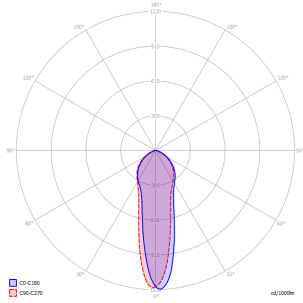

A-Tube,  
design by Studio Italia Design, 2013

Ceiling

A simple form that delivers the light to wherever it's needed, enhancing the space. Tubular and slim, A-Tube is a versatile lamp available in three different sizes and three finishes. It can be fixed directly to the ceiling, suspended singularly, or used in cluster compositions to create special effects.

A-Tube Small	Light source	Frame: Aluminium	Diffuser:	Code
<p>                     Ø 6 cm                      Ø 2.36"                      30 cm                      11.81"                      Ø 6 cm                      Ø 2.36"                 </p>	E26 Par16 LED • 1 x max 8W	Coppery Bronze	—	096424
		Matte White 9010	—	096407
		Matte Black 9005	—	096431

## A-Tube Small, *design by* Studio Italia Design, 2013

Polar diagram

Light source

E26 Par16 LED  
• 1 x max 8W