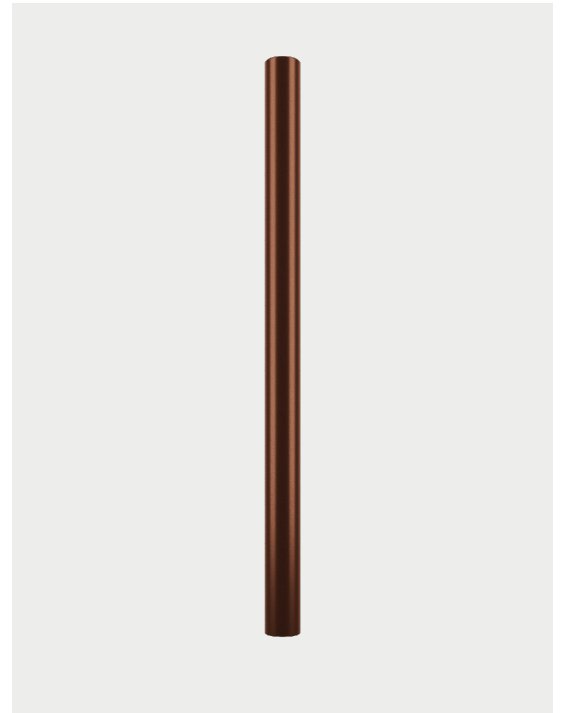

A-Tube,  
design by Studio Italia Design, 2013

Ceiling

A simple form that delivers the light to wherever it's needed, enhancing the space. Tubular and slim, A-Tube is a versatile lamp available in three different sizes and three finishes. It can be fixed directly to the ceiling, suspended singularly, or used in cluster compositions to create special effects.

A-Tube Small	Light source	Frame: Aluminium	Diffuser:	Code
<p>                     Ø 6 cm                      Ø 2.36"                      30 cm                      11.81"                      Ø 6 cm                      Ø 2.36"                 </p>	E26 Par16 LED • 1 x max 8W	Coppery Bronze	—	096424
		Matte White 9010	—	096407
		Matte Black 9005	—	096431

## A-Tube Small, *design by* Studio Italia Design, 2013

Polar diagram

Light source

E26 Par16 LED  
• 1 x max 8W