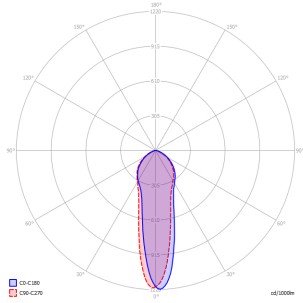

A-Tube Mini, *design by Studio Italia Design, 2013*

Polar diagram

Light source