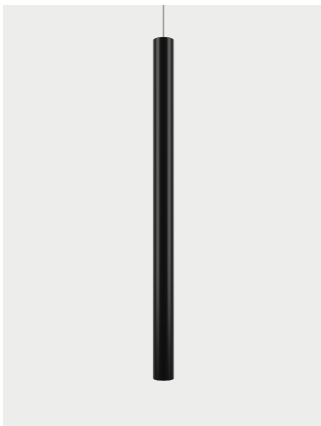

A-Tube,
design by Studio Italia Design, 2013

Ceiling

A simple form that delivers the light to wherever it's needed, enhancing the space. Tubular and slim, A-Tube is a versatile lamp available in three different sizes and three finishes. It can be fixed directly to the ceiling, suspended singularly, or used in cluster compositions to create special effects.

A-Tube Mini	Light source	Frame: Aluminium	Diffuser:	Code
<p>Ø 6 cm Ø 2.36"</p> <p>↑ 14 cm 5.51"</p> <p>● ↑ Ø 6 cm Ø 2.36"</p>	<p>E26 Par16 LED</p> <p>• 1 x max 8W</p>	<p>● Matte White 9010</p>	—	096415
		<p>● Coppery Bronze</p>	—	096423
		<p>● Matte Black 9005</p>	—	096430

Net weight: 0.20 kg	Gross weight: 0.00 kg	Parcels: N°0	Volume: 0.000 m³
---------------------	-----------------------	--------------	------------------

Dim

 IP20
 Energy Saving

A-Tube Mini, *design by Studio Italia Design, 2013*

Polar diagram

Light source

E26 Par16 LED
• 1 x max 8W

Other applications of A-Tube

Suspension