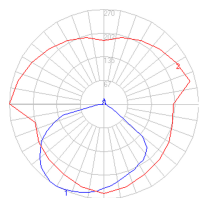

Luminaire weight

17.24 lbs / 7.82 kg